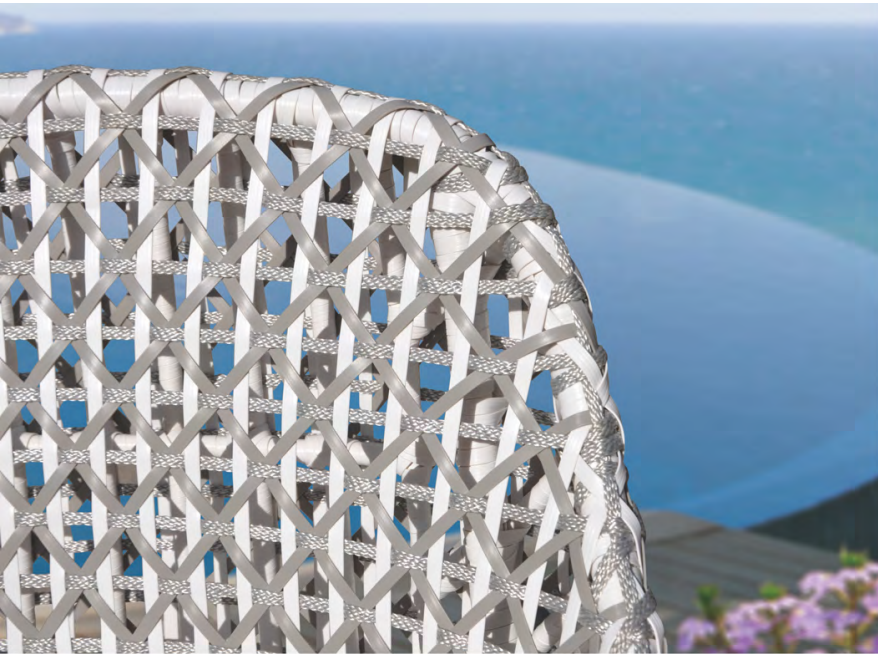

Romeo

We are always keen on having new ideas on our design and create a comfortable leisure life to our customer. Abandon traditional all PE wicker weaving on outdoor furniture, when we do our Romeo design we blend high UV rope in wicker weaving, which makes this collection modern, bright and comfortable. Collection is available in dining chair, different dining table, king or small size lounge chair with three different sizes side tables. We offer this range with cushion in Sunbrella, Nanotex®, Olifen or other fabric which customer demand.