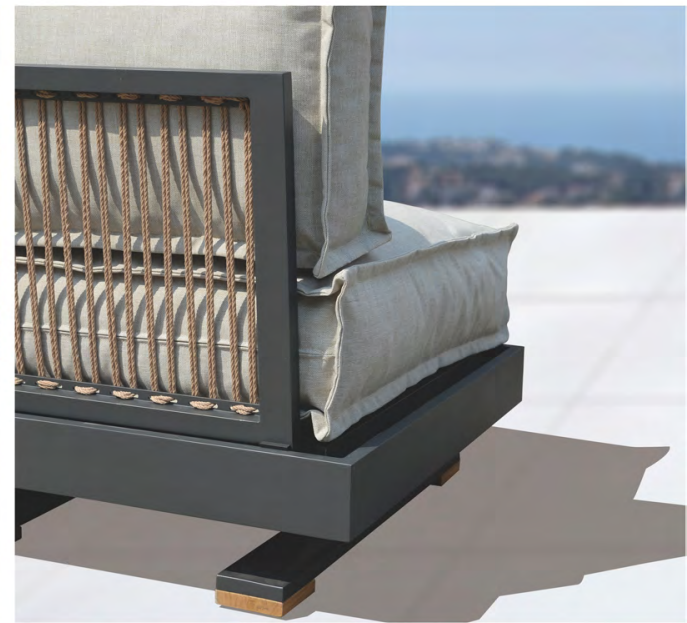

Magic

Magic is a collection that you can take it as a modular set, with multiple sections like armless lounge, one arm loveseat, sofa, lounge chair, coffee table, side table, etc..The backrest is woven by high UV solution mountaineering rope, and shipped in K/D structure to save space in container, also protect the furniture well during transportation. We also use teak as table top to makes this collection more elegant and special.

8-0290