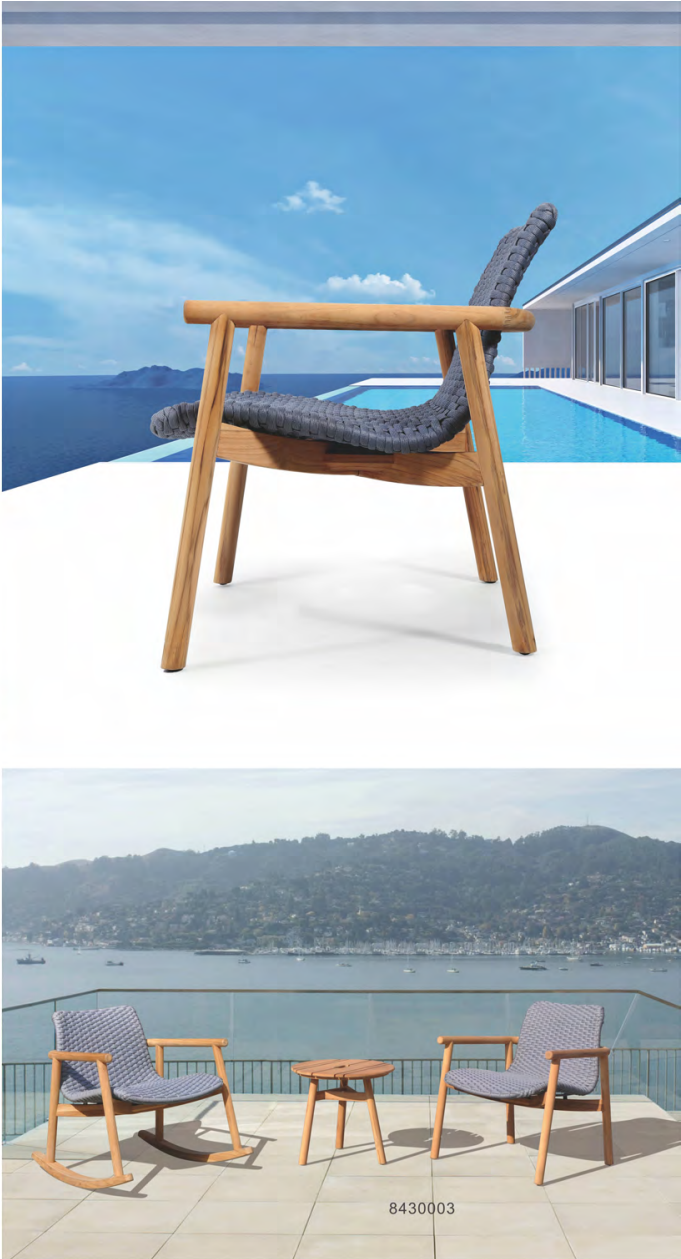

Picasso

8430003